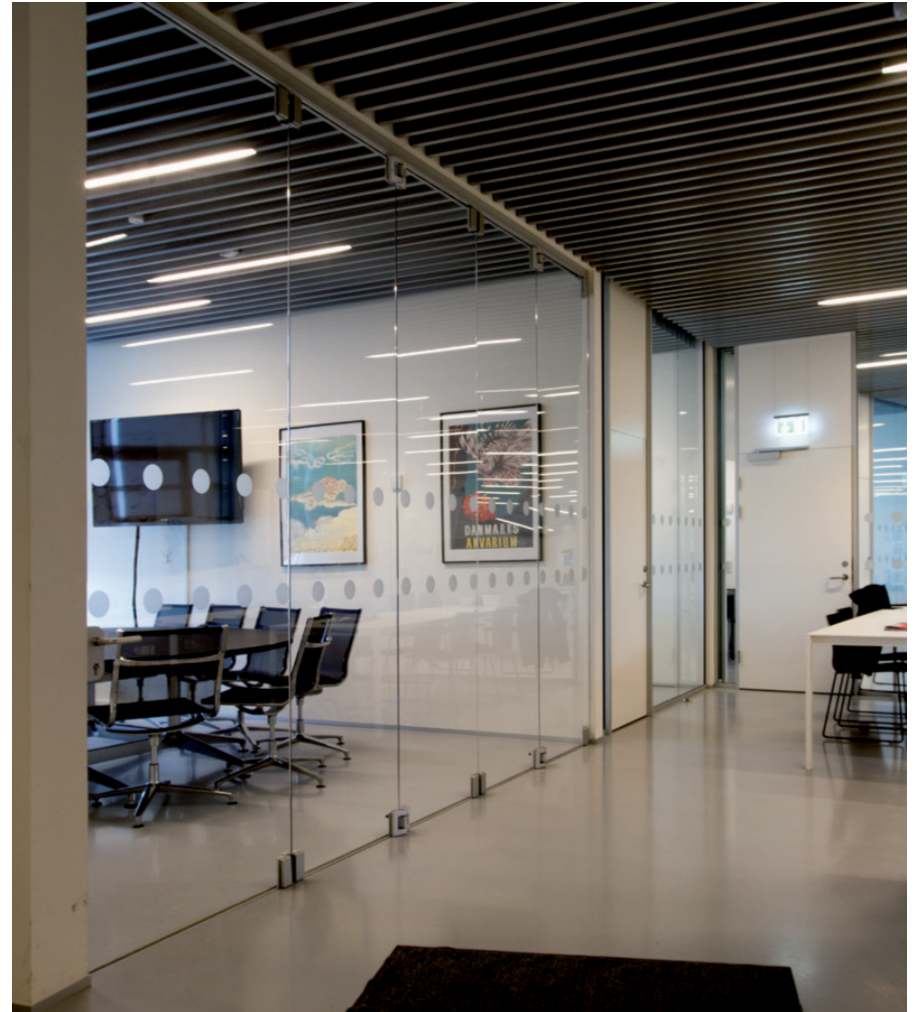

DEKO FV GLASS

99.9% GLAZED
FOLDING PARTITION

The transparent, fully glazed folding partition makes it possible, for example, to divide large units into smaller ones, where there is no immediate requirement for a high level of sound reduction or fire rating. DEKO FV Glass can be installed together with solid partitions or supplement the DEKO FG fully glazed partition. The solution makes it possible to achieve an entire interior of single glazed partitions.

—
SOUND—
FIRE10mm
THICKNESS

PROPERTIES

- Top-hung
- The size of the glazed folding partition is customised to suit requirements
- Safety glass
- Hinged panels for easy operation
- Built-in door module
- Locking option
- Film application as required

GLAZED FOLDING PARTITION

Small trims complete the minimalist design

99.9% GLASS SPEAKS FOR ITSELF

The glazed panels come as standard in 10mm toughened, clear safety glass with individual module widths of up to 1000mm. Other types and colours of glass can be incorporated upon request. The size of a DEKO FV Glass fully glazed folding partition is customised to fit the actual opening. You decide on the number of connecting modules yourself, based on your wishes and requirements, and on the size of the partition.

TRIMS THAT MAKE THE PARTITION ALMOST INVISIBLE

The small trims are specially designed and come as standard fitted in the corners of the glazed panels. The trims are exclusive and help make the partition almost invisible.