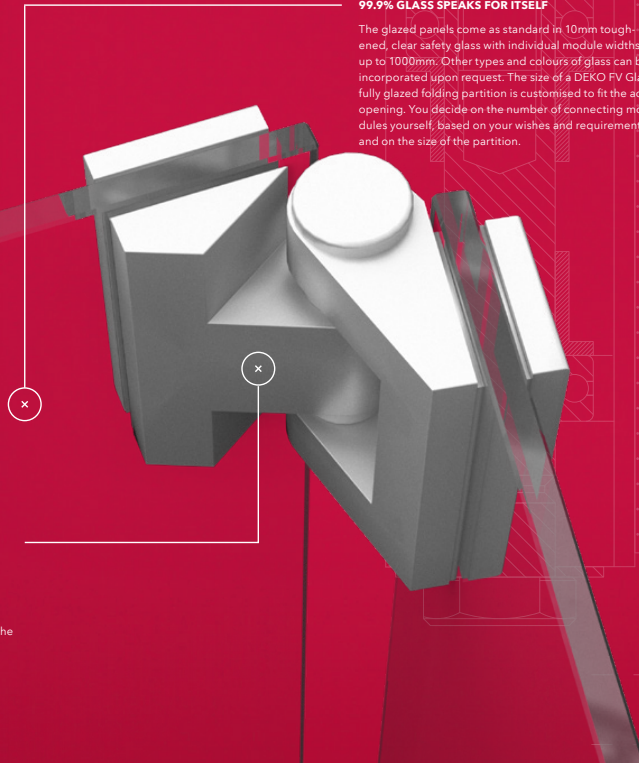

GLAZED FOLDING PARTITION

Small trims complete the minimalist design

99.9% GLASS SPEAKS FOR ITSELF

TRIMS THAT MAKE THE PARTITION ALMOST INVISIBLE