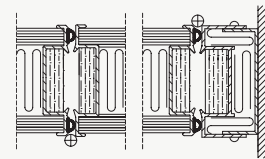

1) Fire test and fire classification according to applicable common European standards.

For updated values and details, please visit deko.com

DETAILS AND STACKING OPTIONS

TOP HUNG
CEILING AND FLOOR CONNECTION

FLOOR TRACK
CEILING AND FLOOR CONNECTION

START PROFILE / WALL CONNECTION

END PROFILE / WALL CONNECTION

SIDE STACKING
SINGLE LEAF

CENTRE STACKING
SINGLE LEAF

SIDE STACKING
DOUBLE LEAF

CENTRE STACKING
DOUBLE LEAF