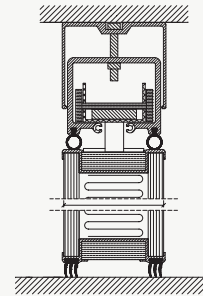

TYPE SUMMARY

Product	Sound insulation (Rw)	Partition thickness (mm)	Weight (kg/m²)	Fire resistance (min)
DEKO FV 41	41 dB	80	26	-
DEKO FV 44	44 dB	80	26	-
DEKO FV 47	47 dB	80	35	-
DEKO FV 49	49 dB	80	40	-
DEKO FV 50	50 dB	80	42	-
DEKO FV 52	52 dB	80	42	-
DEKO FV EI 30	47 dB	88	40	EI 30¹

1) Fire test and fire classification according to applicable common European standards.

For updated values and details, please visit deko.com

DETAILS AND STACKING OPTIONS

TOP HUNG
CEILING AND FLOOR CONNECTION