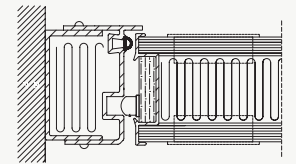

1) Fire test and fire classification according to applicable common European standards.

For updated values and details, please visit deko.com

DETAILS AND STACKING OPTIONS

TOP HUNG
CEILING AND FLOOR CONNECTION

FLOOR TRACK
CEILING AND FLOOR CONNECTION

START PROFILE / WALL CONNECTION

END PROFILE / WALL CONNECTION

SIDE STACKING
SINGLE LEAF

CENTRE STACKING
SINGLE LEAF

SIDE STACKING
DOUBLE LEAF

CENTRE STACKING
DOUBLE LEAF