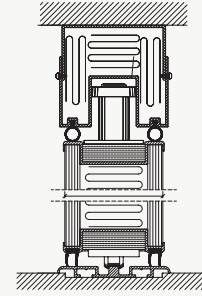

TYPE SUMMARY

Product	Sound insulation (Rw)	Partition thickness (mm)	Weight (kg/m ²)	Fire resistance (min)
DEKO FV 41	41 dB	80	26	-
DEKO FV 44	44 dB	80	26	-
DEKO FV 47	47 dB	80	35	-
DEKO FV 49	49 dB	80	40	-
DEKO FV 50	50 dB	80	42	-
DEKO FV 52	52 dB	80	42	-
DEKO FV EI 30	47 dB	88	40	EI 30 ¹

1) Fire test and fire classification according to applicable common European standards.

For updated values and details, please visit deko.com

DETAILS AND STACKING OPTIONS

TOP HUNG
CEILING AND FLOOR CONNECTION

FLOOR TRACK
CEILING AND FLOOR CONNECTION

START PROFILE / WALL CONNECTION

END PROFILE / WALL CONNECTION

SIDE STACKING
SINGLE LEAF

CENTRE STACKING
SINGLE LEAF

SIDE STACKING
DOUBLE LEAF

CENTRE STACKING
DOUBLE LEAF