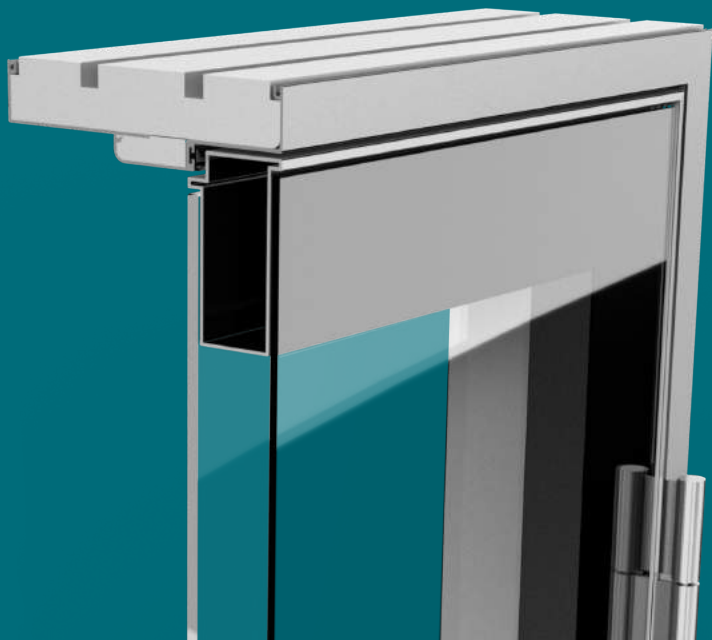

# DEKO DOORS with iGlass Easy-Switch

iGlass Easy-Switch can only be used on the inside of a double-glazed unit (DGU)

The film adheres to the surface of the pane and does not require lamination.

40 dB | 92-230mm thick | E1 60

## A unique and extensive door program

DEKO Doors with iGlass Easy-Switch is a double-glazed door which has revolutionised the switchable glass industry while still providing acoustic and visual privacy. iGlass Easy-Switch is protected within the confines of the DGU and can be replaced or removed without damaging the integrity of the glazing or the sleek profiles. iGlass Easy-Switch takes a milli-second to change from opaque to transparent and can be applied at an affordable price with minimal fuss.