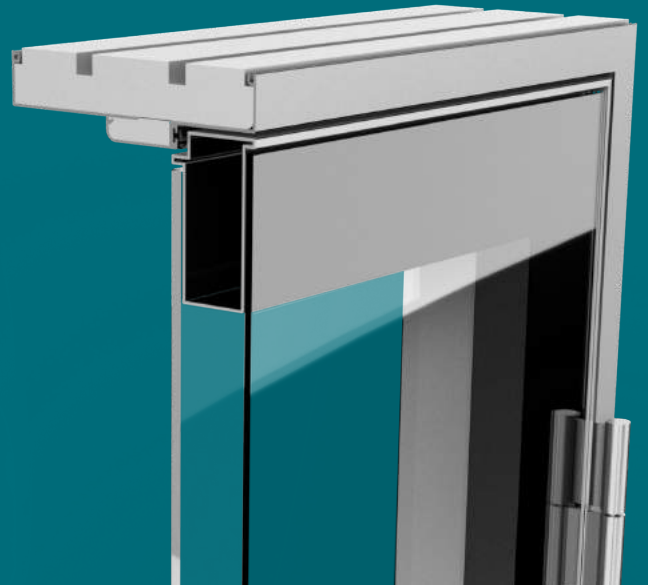

Double-glazed doors with acoustic AND visual privacy

DEKO DG Doors with iGlass Easy-Switch is a double-glazed edge-to-edge unit which takes advantage of DEKO's signature slimline design. This state-of-the-art design is unique to Australia and incorporates iGlass Easy-Switch, which transforms your doors from opaque to transparent within a millisecond. iGlass Easy-Switch is protected within the confines of the DGU and can be replaced or removed without damaging the integrity of the glazing or the sleek profiles.

40 dB | 92-230mm thick | E1 60

iGlass Easy-Switch can only be used on the interior of a double-glazed unit (DGU)

The film adheres to the surface of the pane and does not require lamination.